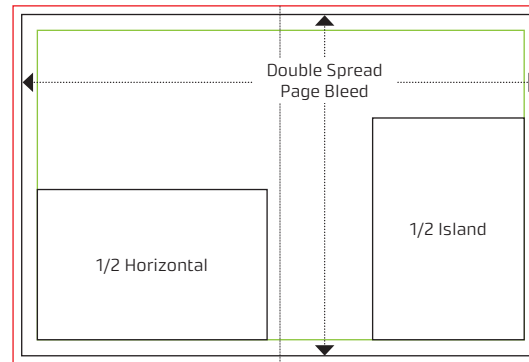

## Print Ad Sizes

Display Ad	Dimensions (width x depth)
Full Page Bleed	<b>8.125" x 10.75"</b> Trim <b>8.625" x 11.25"</b> Bleed <b>7.125" x 9.75"</b> Live Area
Double Page Spread Bleed	<b>16.25" x 10.75"</b> Trim <b>16.75" x 11.25"</b> Bleed <b>15.25" x 9.75"</b> Live Area
2/3 Page Vertical	4.667" x 9.875"
1/2 Page Island	4.667" x 7.375"
1/2 Page Horizontal	7.125" x 4.875"
1/3 Page Square	4.667" x 4.875"
1/6 Page Vertical	2.25" x 4.875"