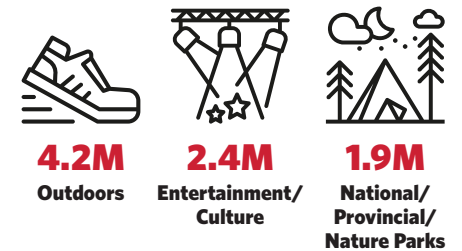

TOP ACTIVITIES FOR OVERNIGHT VISITORS

OVERNIGHT VISITS IN PERSONS, PARTIES, DOLLARS & DAYS

	PER PERSON			PER PARTY		
	AB	CDN	Ntl Avg	AB	CDN	Ntl Avg
Spending						
Per Night	$85	$85	$83	$141	$128	$135
Per Visit	$205	$478	$272	$341	$723	$441
Avg Days Stayed	2.4	5.4	3.2	Avg Party Size		
				3	2.4	2.8

Source: Domestic Tourism in Alberta 2016