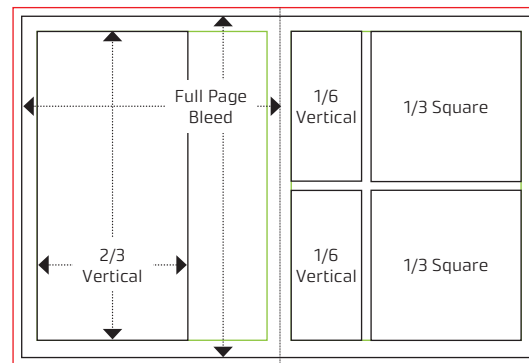

## Print Ad Sizes

Display Ad	Dimensions (width x depth)
Full Page Bleed	<b>8.125" x 10.75"</b> Trim <b>8.625" x 11.25"</b> Bleed <b>7.125" x 9.75"</b> Live Area
Double Page Spread Bleed	<b>16.25" x 10.75"</b> Trim <b>16.75" x 11.25"</b> Bleed <b>15.25" x 9.75"</b> Live Area
2/3 Page Vertical	4.667" x 9.875"
1/2 Page Island	4.667" x 7.375"
1/2 Page Horizontal	7.125" x 4.875"
1/3 Page Square	4.667" x 4.875"
1/6 Page Vertical	2.25" x 4.875"